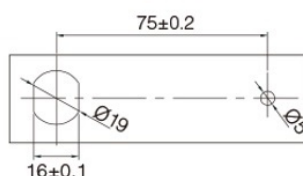

PRODUCT SHEET

Description:

Elec. Combi. Cam Lock, "VIC", $\varnothing 19 \times 30 \text{mm}$, Horizontal, RH, White All Zamak, Public/Private, W/Master Key System #07, 3 Level, Management, W/Auto-timer Function, IP65 Rating, Powered by, CR2450 Button Battery, 30.000 Cycles, CE, REACH and Rohs, Certified

Item number:

14.60.431-0

Units	Box	Carton	HS Code	Barcode
Pcs.	1	49	8301300000	 5704866509282

Horizontal

SISO A/S

Mileparken 11
DK-2740 Skovlunde
Denmark
VAT: DK 24786013

Phone +45 45 830 900

www.siso.dk
siso@siso.dk