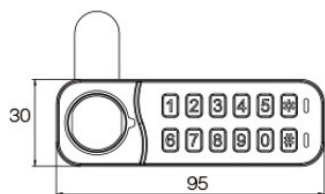

PRODUCT SHEET

Description:

Elec. Combi. Cam Lock, "VIC", $\varnothing 19 \times 30 \text{mm}$, Horizontal, RH, White All Zamak, Public/Private, W/Master Key System #07, 3 Level, Management, W/Auto-timer Function, IP65 Rating, Powered by, CR2450 Button Battery, 30.000 Cycles, CE, REACH and Rohs, Certified

Item number:

14.60.431-0

Units	Box	Carton	HS Code	Barcode
Pcs.	1	49	8301300000	 5704866509282

Horizontal

SISO A/S

Mileparken 11
DK-2740 Skovlunde
Denmark
VAT: DK 24786013

Phone +45 45 830 900

www.siso.dk
siso@siso.dk