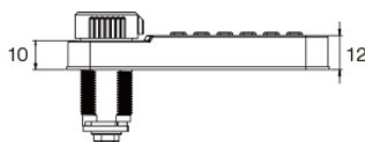

PRODUCT SHEET

Description:

Elec. Combi. Cam Lock, "VIC", $\varnothing 19 \times 30 \text{mm}$, Horizontal, RH, White All Zamak, Public/Private, W/Master Key System #07, 3 Level, Management, W/Auto-timer Function, IP65 Rating, Powered by, CR2450 Button Battery, 30.000 Cycles, CE, REACH and Rohs, Certified

Item number:

14.60.431-0

Units	Box	Carton	HS Code	Barcode
Pcs.	1	49	8301300000	 5704866509282

Horizontal

SISO A/S

Mileparken 11
DK-2740 Skovlunde
Denmark
VAT: DK 24786013

Phone +45 45 830 900

www.siso.dk
siso@siso.dk