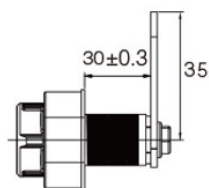

PRODUCT SHEET

Description:

Elec. Combi. Cam Lock, "VIC", $\varnothing 19 \times 30 \text{mm}$, Horizontal, RH, White All Zamak, Public/Private, W/Master Key System #07, 3 Level, Management, W/Auto-timer Function, IP65 Rating, Powered by, CR2450 Button Battery, 30.000 Cycles, CE, REACH and Rohs, Certified

Item number:

14.60.431-0

Units	Box	Carton	HS Code	Barcode
Pcs.	1	49	8301300000	 5704866509282

Horizontal

SISO A/S

Mileparken 11
DK-2740 Skovlunde
Denmark
VAT: DK 24786013

Phone +45 45 830 900

www.siso.dk
siso@siso.dk